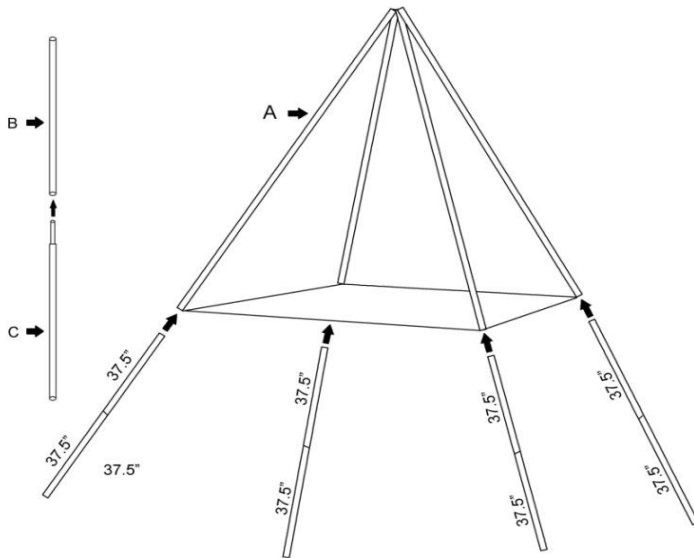

**PRINTED CANVAS TENT**

---

**PARTS INCLUDED**

- (A) TENT COVER
- (B+C) ALUMINIUM POLE SETS
- 4 SETS - (37.5"+ 37.5")

**ASSEMBLY INSTRUCTIONS**

1. Insert part B into part C to make one complete set.
2. Repeat to make 4 complete sets.
3. Insert all 4 sets into 4 pole pockets on tent cover.
4. Close all Velcro tabs at the end of pole pockets to secure poles.