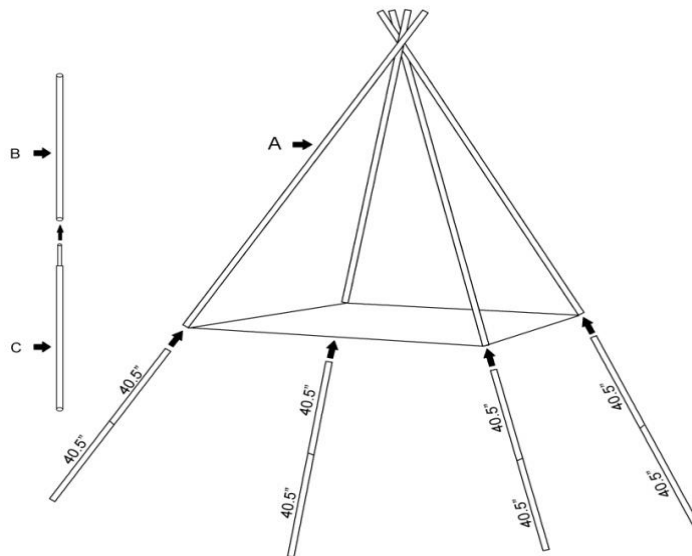

**AWNING STRIPE CANVAS TEEPEE TENT**

---

**PARTS INCLUDED**

- (A) TENT COVER
- (B+C) ALUMINIUM POLE SETS
- 4 SETS - (40.5" + 40.5")

**ASSEMBLY INSTRUCTIONS**

1. Insert part B into part C to make one complete set.
2. Repeat to make 4 complete sets.
3. Insert all 4 sets into 4 pole pockets on tent cover.
4. Close all Velcro tabs at the end of pole pockets to secure poles.