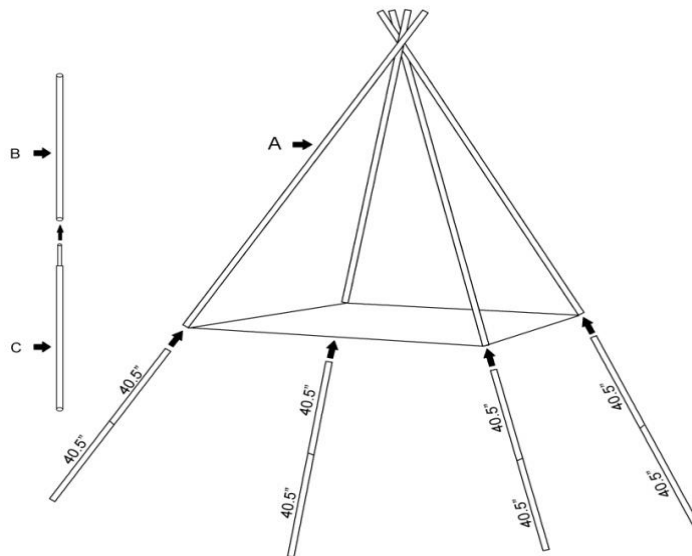

**SOLID CANVAS TEEPEE TENT**

---

**PARTS INCLUDED**

- (A) TENT COVER
- (B+C) ALUMINIUM POLE SETS
- 4 SETS - (40.5" + 40.5")

**ASSEMBLY INSTRUCTIONS**

1. Insert part B into part C to make one complete set.
2. Repeat to make 4 complete sets.
3. Insert all 4 sets into 4 pole pockets on tent cover.
4. Close all Velcro tabs at the end of pole pockets to secure poles.