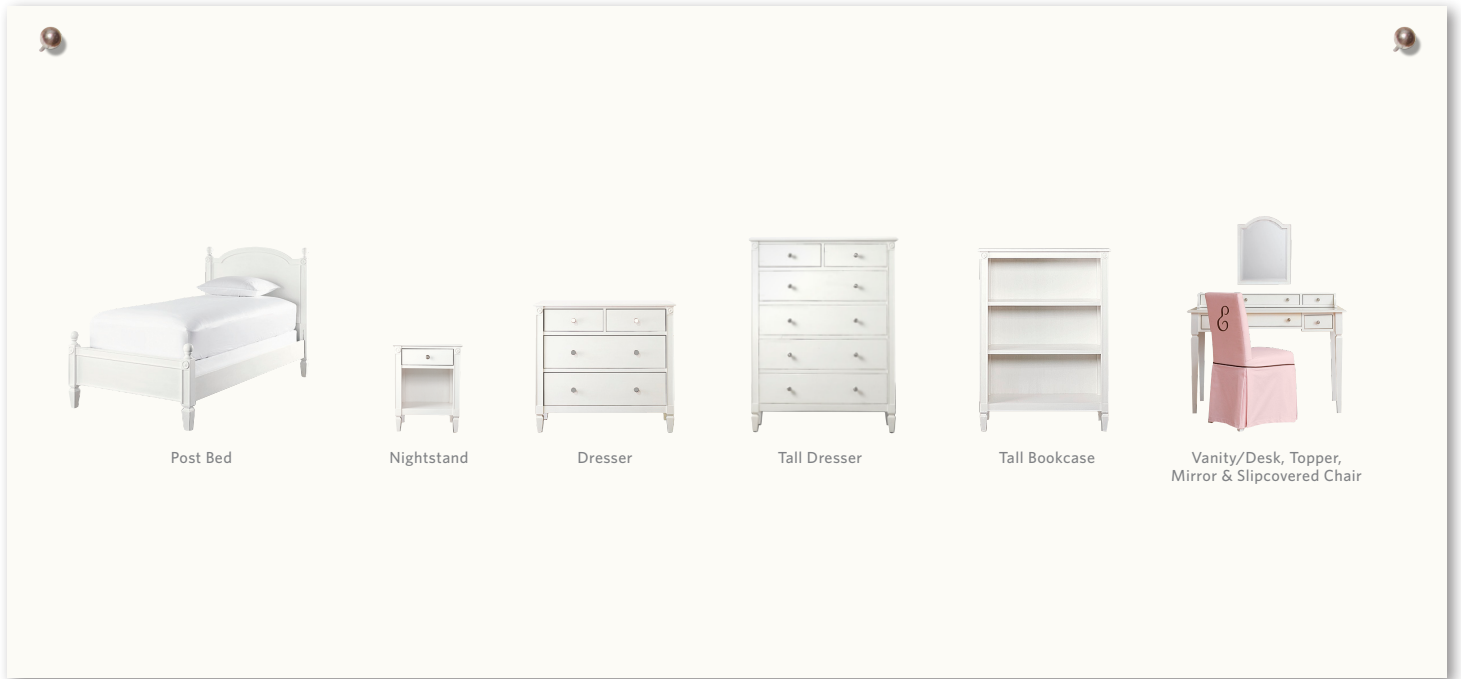

asher collection

Post Bed

Nightstand

Dresser

Tall Dresser

Tall Bookcase

Vanity/Desk, Topper,
Mirror & Slipcovered Chair

Ⓜ Unlimited Furniture Delivery Items denoted with this icon in our catalogs or online will be charged a low flat-rate handling fee based on delivery area. See a store associate or our website for details.

1-2 week delivery in most US metropolitan areas; for delivery to Canada, see website. Also see website for pricing and additional views.

features

Tapered legs, decorative medallions and an arched profile lend our handcrafted Asher Collection heirloom appeal.

- Slightly distressed antique white finish
- Handcrafted of American hardwood with fine poplar veneers
- Solid brass hardware finished in satin nickel
- Nightstand, Dresser and Tall Dresser feature cedar-lined, English-dovetailed drawers, wood-on-wood glides, dust panels and tip rails
- Dressers feature adjustable levelers
- Vanity/Desk has a center keyboard tray and optional topper

desk/vanity mirror

Mirror Overall	18"W x 1"D x 23"H
Weight	18 lbs.

slipcovered chair

Chair Overall	17"W x 19½"D x 36"H
Seat	17"W x 14"D
Seat Height	20"H
Seat Back Height from Top of Seat	16"H
Weight	15½ lbs.