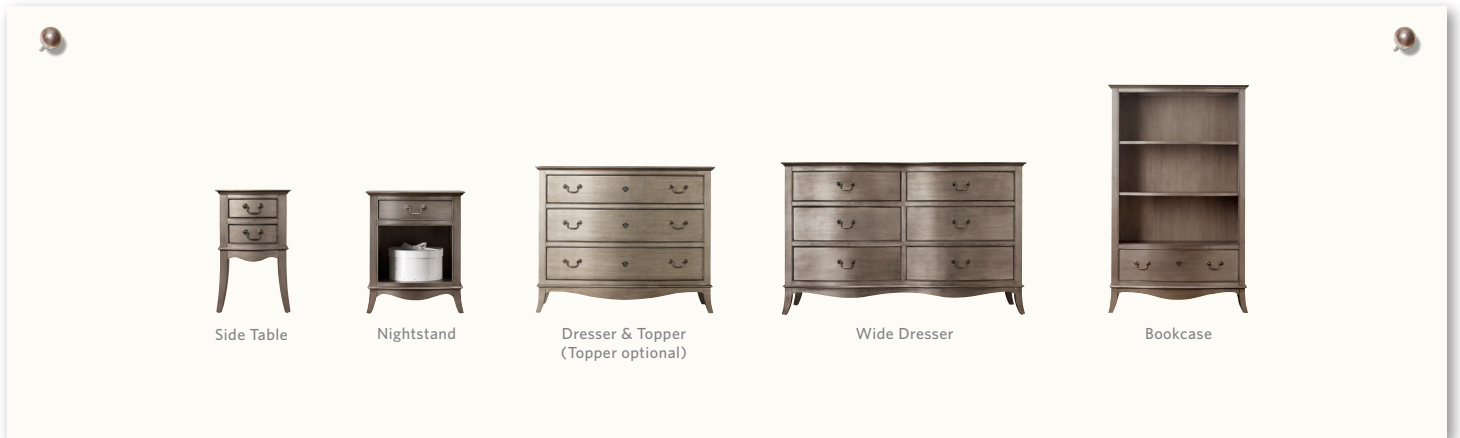

charlotte collection  
silver patina

Ⓜ Unlimited Furniture Delivery Items denoted with this icon in our catalogs or online will be charged a low flat-rate handling fee based on delivery area. See a store associate or our website for details.

1-2 week delivery in most US metropolitan areas; for delivery to Canada, see website. Also see website for pricing and additional views.

**features**

Graceful bow fronts and curved aprons, along with splayed legs, give this collection the look of a cherished heirloom that's been handed down through the generations. Lightly distressed finish has a silver patina that gives each piece a timeworn feel.

- Lightly distressed silver patina finish
- Handcrafted of kiln-dried American hardwood with fine veneers
- Bail-pull hardware and decorative keyholes have an antique pewter finish
- English-dovetailed drawers, wood-on-wood glides, dust panels and tip rails

- Dresser doubles as a changing station with addition of Topper (sold separately)
- Bookcase features 2 adjustable shelves that accommodate our bins and baskets, plus 1 storage drawer

**care**

Wipe with a soft, dry cloth. Avoid direct sunlight and heat to protect the wood finish.