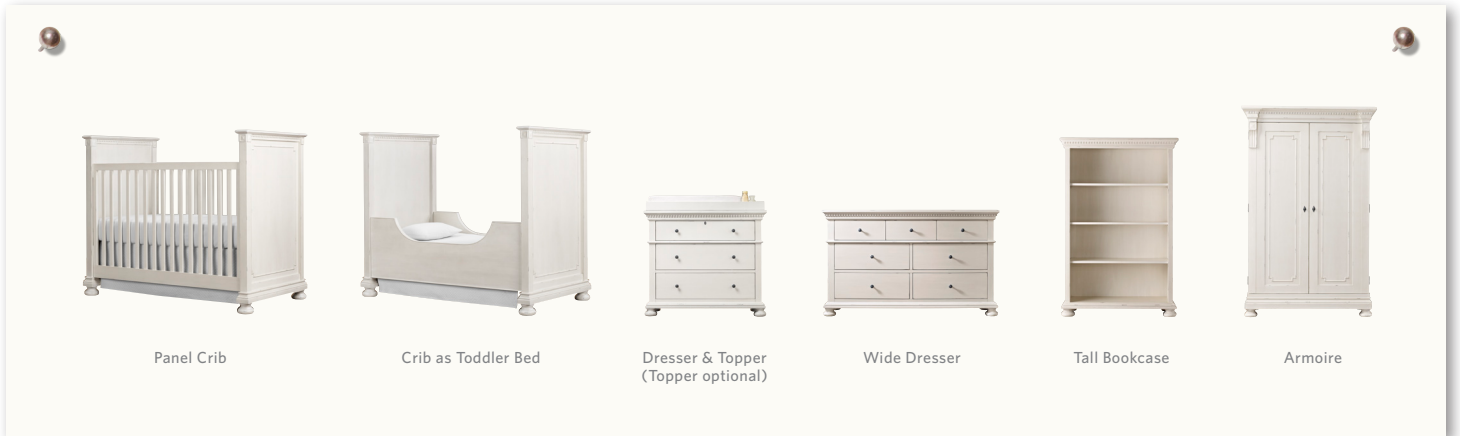

jameson collection
aged white

Panel Crib

Crib as Toddler Bed

Dresser & Topper
(Topper optional)

Wide Dresser

Tall Bookcase

Armoire

 Unlimited Furniture Delivery Items denoted with this icon in our catalogs or online will be charged a low flat-rate handling fee based on delivery area. See a store associate or our website for details.

1-2 week delivery in most US metropolitan areas; for delivery to Canada, see website. Also see website for pricing and additional views.

features

Our Jameson Collection pays homage to turn-of-the-century design, with classic architectural detailing, rustic cast-brass hardware and bun feet. Finished by hand in a distressed aged white using a 6-step process, with rubbed edges and a soft grey patina

- Aged white finish
- Handcrafted of kiln-dried hardwood with fine veneers, constructed with mortise-and-tenon joinery
- Hand-carved dentil detail and crown molding
- Rustic cast-brass hardware
- Nylon glides on feet
- Given the hand-finished nature and natural variations in the wood grain, each item is unique and no two will be exactly alike
- Dressers feature English-dovetailed drawers, wood-on-wood glides and dust panels
- Dresser and Wide Dresser double as changing stations with the addition of our Toppers (sold separately); top drawer is detailed with decorative keyhole (Dresser only)
- Toppers include protective velvet bottoms and secure with metal brackets
- Bookcase features 3 adjustable shelves that accommodate our baskets and bins (sold separately)
- Armoire has a removable clothing rod and 2 adjustable shelves; doors open wide for easy access; back has cord cutout for use as a media center