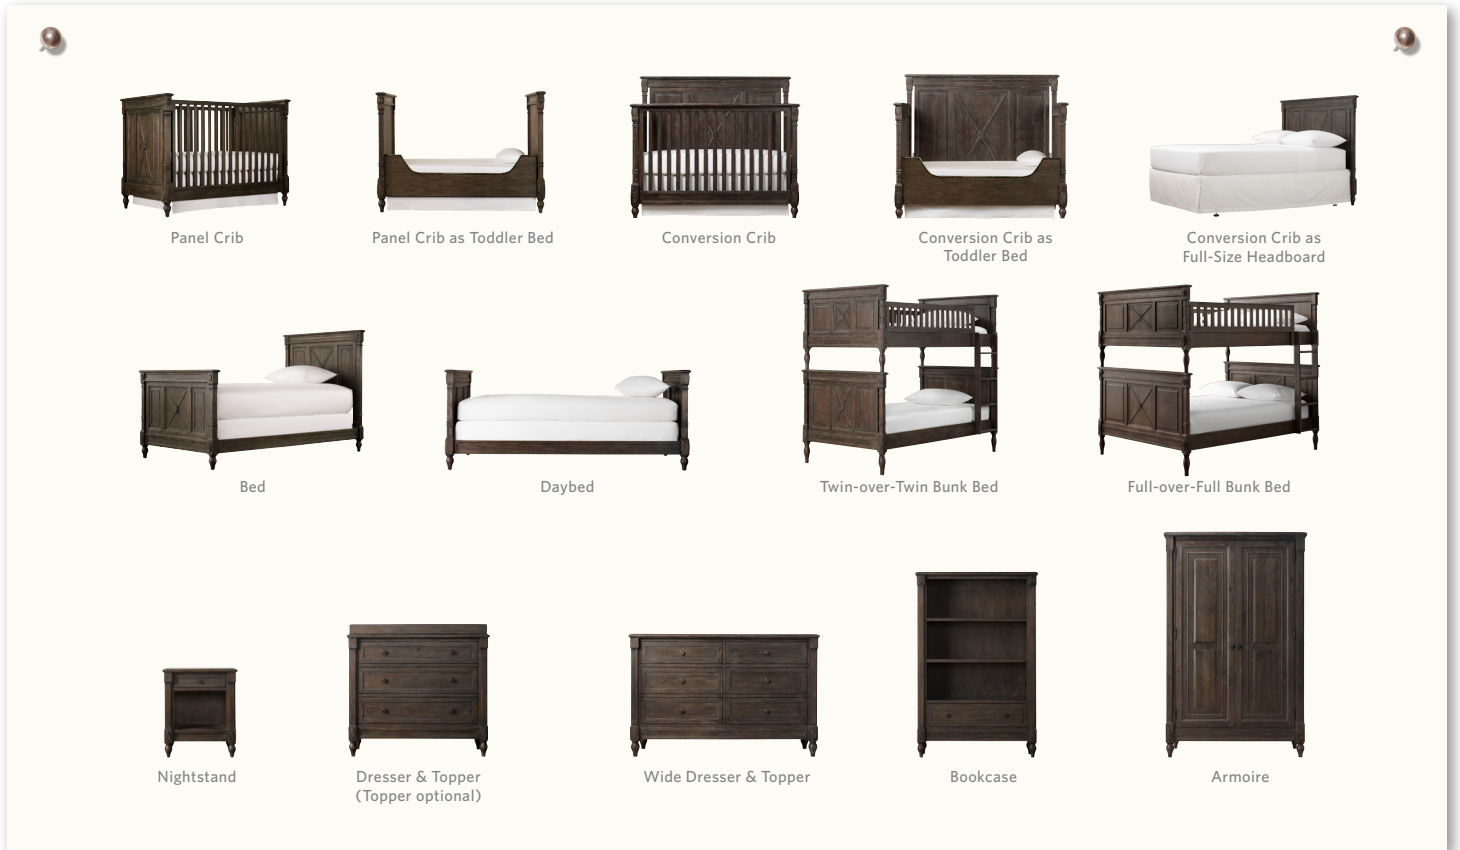

jourdan collection
antiqued charcoal brown

Unlimited Furniture Delivery Items denoted with this icon in our catalogs or online will be charged a low flat-rate handling fee based on delivery area. See a store associate or our website for details.

1-2 week delivery in most US metropolitan areas; for delivery to Canada, see website. Also see website for pricing and additional views.

features

Inspired by an antique Directoire-style daybed, this collection was created using all the design details of the original. Jourdan's stylized ornamentation and geometric motifs are hallmarks of French Directoire style – a return to classical forms of order and symmetry that lend a feeling of simplicity and strength.

- Antiqued charcoal brown finish is achieved by hand with an 8-step process that highlights the beauty of the wood grain. Each piece is distressed and worn along the edges for timeworn appeal
- Handcrafted with meticulous care. Given its hand-finished nature and natural variations in the wood grain, each item is unique and no two will be exactly alike
- Handcrafted of kiln-dried hardwood with fine veneers using mortise-and-tenon joinery
- Corner posts are adorned with concentric oval carvings and finished with tulip bun feet

- Nylon glides on feet
- Nightstand, Dressers and Bookcase hardware finished in aged brass
- Nightstand has an open shelf that holds bedside essentials; features 1 English-dovetailed drawer with wood-on-wood glides
- Dresser features 3 English-dovetailed drawers, Wide Dresser has 6; wood-on-wood glides, dust panels and tip rails
- Wide Dresser doubles as a changing table with addition of Topper (sold separately)
- Bookcase features 1 English-dovetailed drawer with wood-on-wood glides and 2 adjustable shelves that accommodate our baskets and bins
- Armoire functions as a wardrobe with removable clothing rod and 2 adjustable shelves; back has cutout for optional use as media center