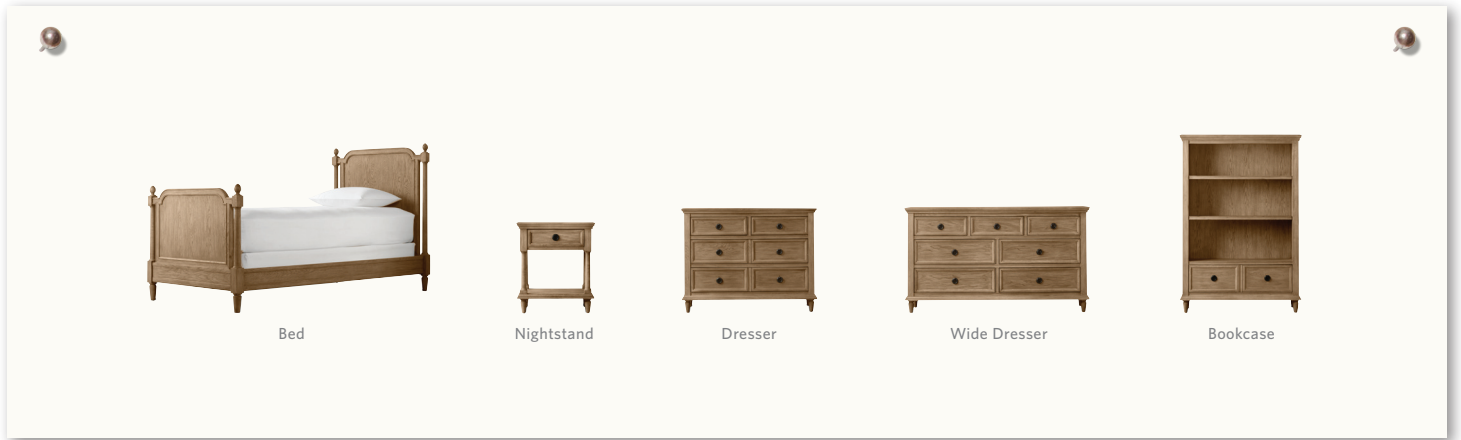

leighton collection

🚚 Unlimited Furniture Delivery Items denoted with this icon in our catalogs or online will be charged a low flat-rate handling fee based on delivery area. See a store associate or our website for details.

1-2 week delivery in most US metropolitan areas; for delivery to Canada, see website. Also see website for pricing and additional views.

features

This richly adorned collection borrows from the warmth and beauty of an original French antique, detailed with finely turned posts, exquisite bead molding and classic acorn finials. The antique natural oak finish is achieved using a 10-step process that highlights the beauty of the oak grain. Each piece is distressed and has slightly worn edges for the look of an antique.

- Antique natural oak finish
- Crafted of kiln-dried solid American oak with fine oak veneers
- Cast-metal ring pulls have antique bronze finish
- Nylon glides on feet
- Nightstand features 1 drawer and an open shelf
- Dresser and Wide Dresser have English-dovetailed drawers, wood-on-wood glides, dust panels and tip rails

- Bookcase features 2 adjustable shelves that accommodate our shelf storage, plus 1 drawer
- Tongue-and-groove joinery for durability
- Bolt-rail construction with 1 height setting
- Slat-rail mattress support

care

Wipe with a soft, dry cloth. Avoid direct sunlight and heat to protect the wood finish.

swatches

Wood swatches are available for purchase online and by calling 800.762.1751.