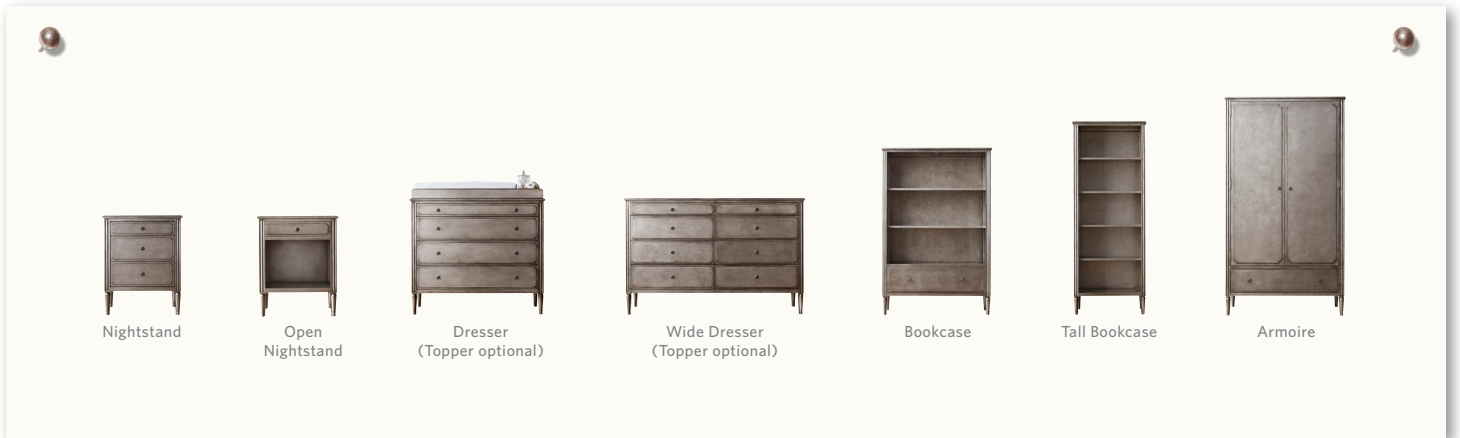

marcelle collection  
aged silver

 **Unlimited Furniture Delivery** Items denoted with this icon in our catalogs or online will be charged a low flat-rate handling fee based on delivery area. See a store associate or our website for details.

1-2 week delivery in most US metropolitan areas; for delivery to Canada, see website. Also see website for pricing and additional views.

**features**

Classic and refined, our collection features raised-panel drawers, fluted sides and turned legs that reflect the 18th-century French antiques that inspired it.

- Aged silver finish
- Handcrafted of kiln-dried hardwood with fine veneers
- Carefully hand-finished using a traditional silver-leaf technique to achieve the look of burnished, antique silver
- Nylon glides on feet
- English-dovetailed drawers, wood-on-wood glides and dust panels
- Nightstand features 3 drawers; Open Nightstand has 1
- Dressers and Bookcases feature tip rails
- Dresser has 4 drawers; Wide Dresser has 8
- Dressers double as changing stations with the addition of our Toppers (sold separately)

- Toppers include protective felt bottoms and secure with metal brackets
- Bookcase has 1 drawer and 2 adjustable shelves that accommodate our baskets and bins
- Tall Bookcase features 4 adjustable shelves that accommodate our baskets and bins
- Armoire has 1 drawer, 3 adjustable shelves, removable clothing rod and a cord cutout in back for optional use as a media center