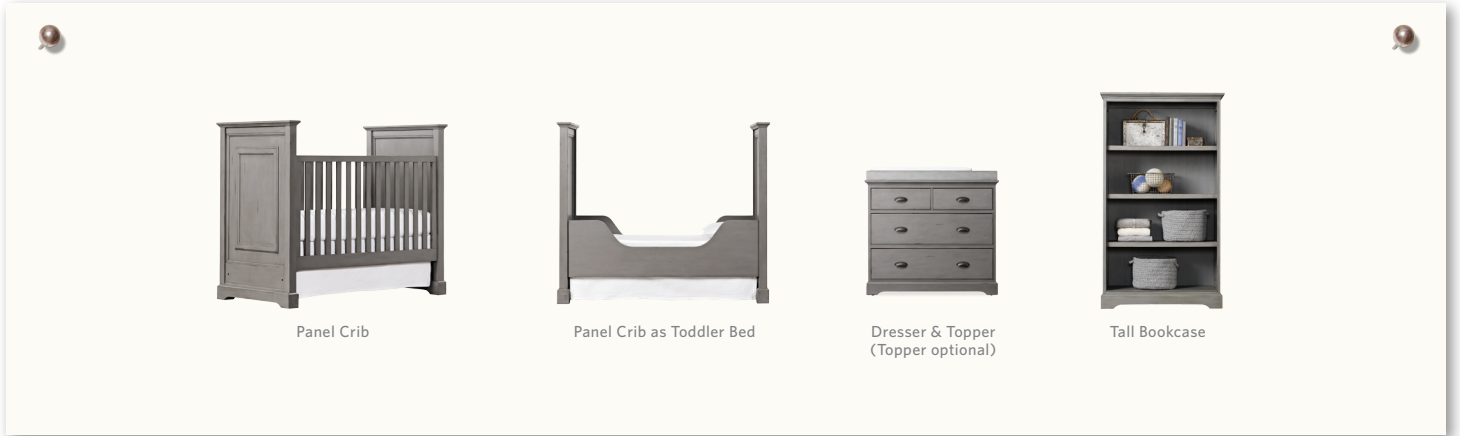

marlowe collection
distressed slate

Unlimited Furniture Delivery Items denoted with this icon in our catalogs or online will be charged a low flat-rate handling fee based on delivery area. See a store associate or our website for details.

1-2 week delivery in most US metropolitan areas; for delivery to Canada, see website. Also see website for pricing and additional views.

features

With a classic silhouette, premium handcrafted hardwood and a lightly distressed finish, Marlowe has the appeal of a treasured heirloom.

- Available with lightly distressed slate or white finish
- Handcrafted of kiln-dried hardwood with fine birch veneers and classic plinth bases
- Solid brass hardware with aged bronze finish with hints of copper (distressed slate furniture) or satin nickel finish (white furniture)
- Dresser features English-dovetailed drawers with interior tip-rails, wood-on-wood glides and dust panels
- Dresser doubles as a changing station with the addition of our Marlowe Topper and secures with metal brackets
- Tall Bookcase has 3 adjustable shelves (each accommodates our shelf storage)

crib

- Becomes a toddler bed with the use of our simple conversion kit (sold separately)
- Stationary sides
- Features hidden hardware, 4 height settings and scissor springs beneath the mattress support for superior durability and easy adjustability
- All of our cribs are tested to the highest safety standards. Each crib undergoes rigorous testing by independent laboratories for compliance with current ASTM (American Society for Testing & Materials) crib safety standards and all of our cribs meet or exceed these requirements.

care

Wipe with a soft, dry cloth. Avoid direct sunlight and heat to protect the wood finish.

swatches

Wood swatches are available for purchase online or by calling 800.762.1751.