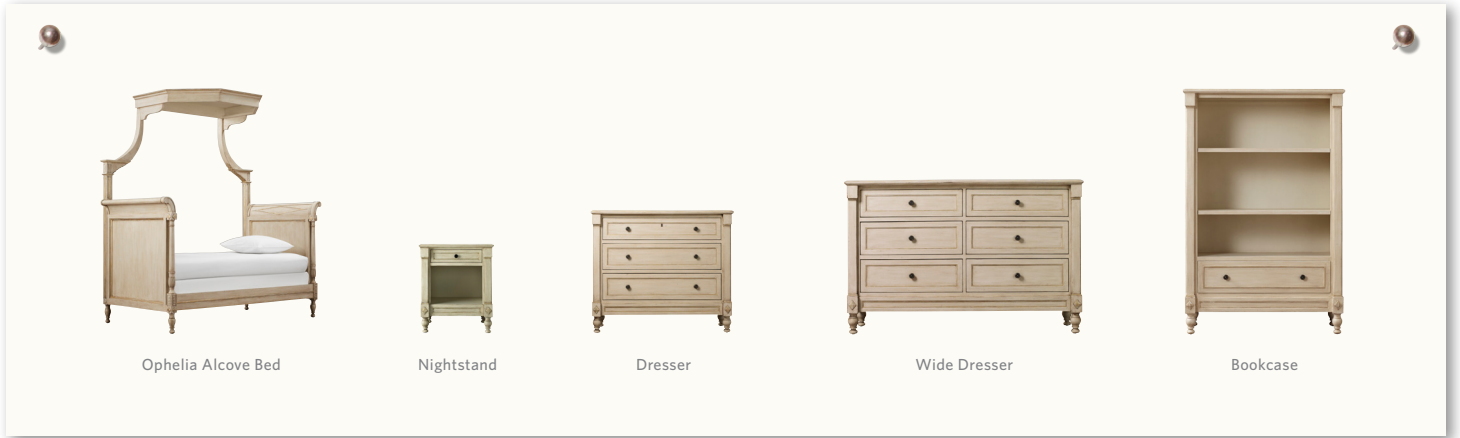

ophelia & fontaine collections

Ophelia Alcove Bed

Nightstand

Dresser

Wide Dresser

Bookcase

☐ Unlimited Furniture Delivery Items denoted with this icon in our catalogs or online will be charged a low flat-rate handling fee based on delivery area. See a store associate or our website for details.

1-2 week delivery in most US metropolitan areas; for delivery to Canada, see website. Also see website for pricing and additional views.

features

A 19th-century daybed crafted in the Directoire style was the design inspiration behind our exquisite Ophelia Alcove Bed. With the original's stately rolled headboards and footboards, intricate carvings and six-sided corona canopy, it lends an unmistakable elegance to a child's room. Our Fontaine Collection exhibits all the hallmarks of the French Directoire style that inspired it, with a return to classical forms of order and symmetry that lend a feeling of simplicity and strength. A gilded parchment finish that lends a rich patina of faded elegance highlights its stylized diamond carvings.

- Gilded parchment finish with accents in an aged metallic luster
- Crafted of kiln-dried hardwood with fine veneers
- Nightstand features 1 English-dovetailed drawer and open shelf
- Dressers have wood-on-wood glides, dust panels and tip rails
- Dresser features 3 English-dovetailed drawers; Wide dresser features 6
- Bookcase features 1 English-dovetailed drawer with wood-on-wood glides and 2 adjustable shelves designed to accommodate our shelf storage (sold separately)

bed

- Headboard and footboard feature carved diamond detail and rolled top edges
- Integral canopy posts are graced with botanical carvings
- Slat-roll mattress support for use with a mattress and box spring or mattress only
- Six-sided corona canopy includes removable canopy hardware for use with or without sheers
- Canopy attaches to wall for added safety