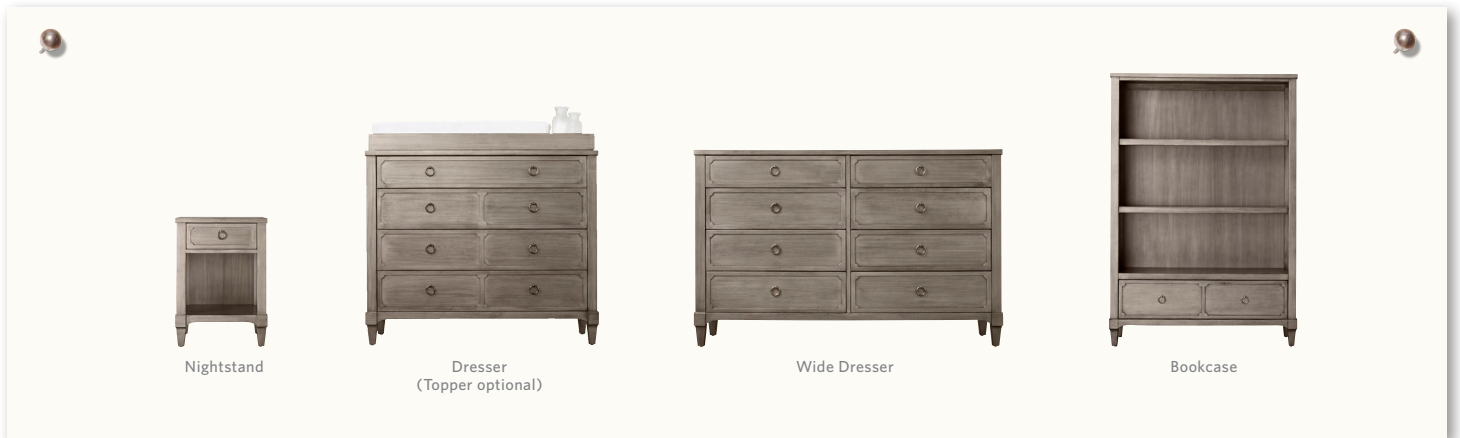

tatum collection  
silver patina

 Unlimited Furniture Delivery Items denoted with this icon in our catalogs or online will be charged a low flat-rate handling fee based on delivery area. See a store associate or our website for details.

1-2 week delivery in most US metropolitan areas; for delivery to Canada, see website. Also see website for pricing and additional views.

**features**

We took the beloved ornamentation of classic antique furniture design and pared it back to its essential qualities, capturing each in a deliberately stylized manner. The resulting collection has a refined sense of style that beautifully suits the changing needs and ever-more-worldly tastes of those coming into their own.

- Lightly distressed silver patina finish
- Handcrafted of kiln-dried hardwood with fine veneers
- Inset drawer panel is outfitted with ring pulls with a matte aged-pewter finish
- Nylon glides on feet
- Dust panels, tip rails and wood-on-wood glides
- Nightstand has 1 cubby and 1 English-dovetailed drawer

- Dresser features 4 English-dovetailed drawers; Wide dresser features 8
- Dressers double as changing stations with the addition of our Toppers (sold separately); Toppers have protective felt on the bottom and secure with metal brackets
- Bookcase has 1 English-dovetailed drawer with wood-on-wood glides and 2 adjustable shelves designed to accommodate our shelf storage (sold separately)