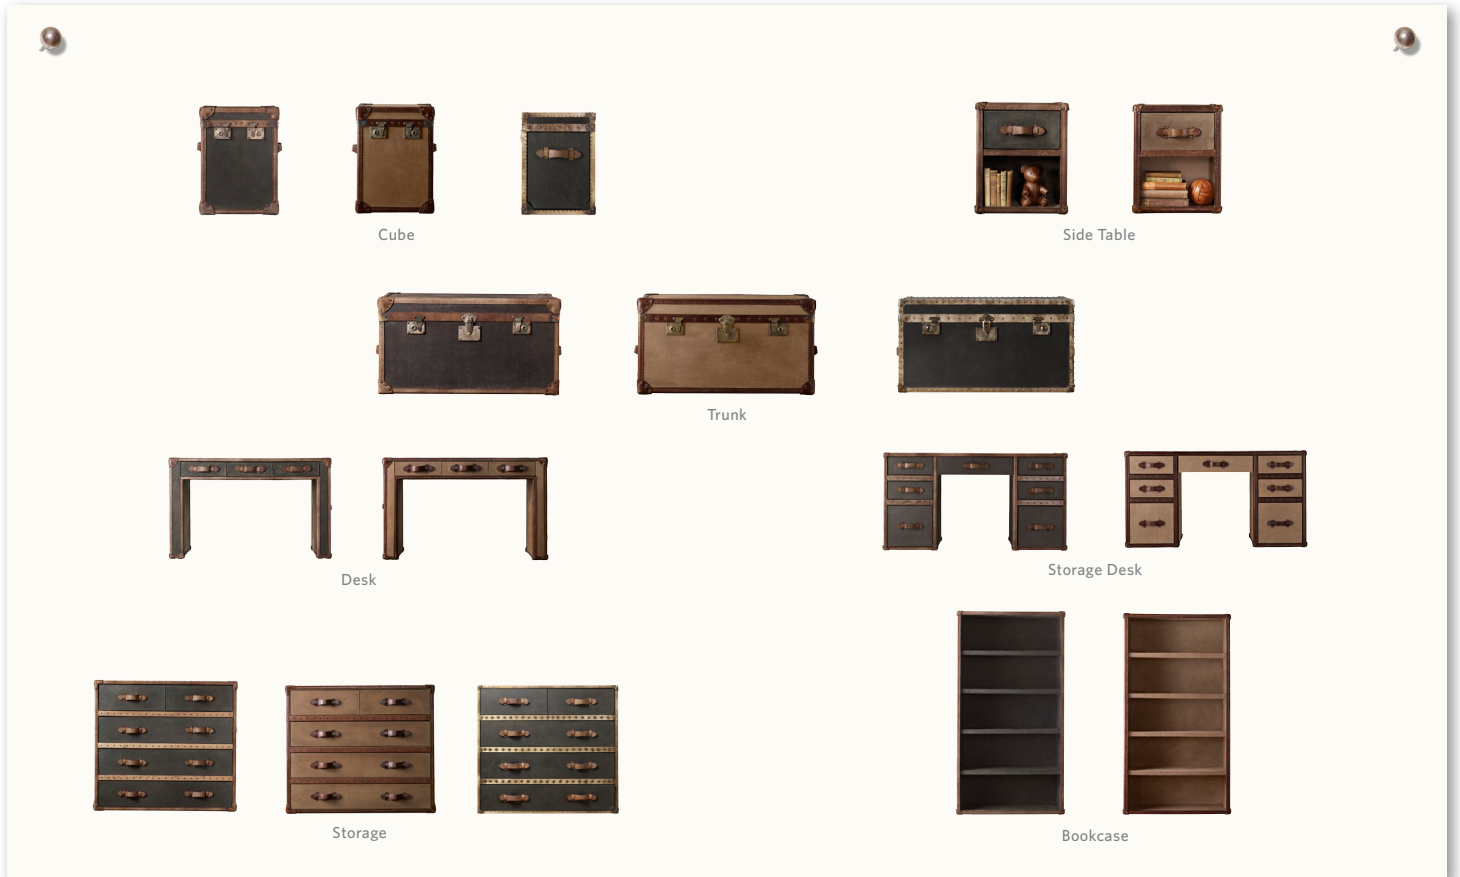

voyager steamer collection

Unlimited Furniture Delivery Items denoted with this icon in our catalogs or online will be charged a low flat-rate handling fee based on delivery area. See a store associate or our website for details.

1-2 week delivery in most US metropolitan areas; for delivery to Canada, see website. Also see website for pricing and additional views.

features

Inspired by antique steamer trunks, these functional storage pieces lend a nostalgic sense of adventure.

- Constructed with a sturdy wood frame, covered with khaki or charcoal waxed canvas and trimmed in distressed leather
- Detailed with hand-hammered brass nailheads, oversized leather handles and leather-bound corners and edges
- Drawers and interiors are lined with canvas
- Cube has a concealed side door that opens to reveal storage space
- Side Table features 1 drawer; Desk has 3 drawers

- Trunk features 2 storage drawers (one at each end for easy access) and a non-functioning lid
- Storage Desk features 7 drawers; large drawers accommodate hanging letter-size files
- Storage features 5 drawers and hardwood slats
- Bookcase features 4 fixed shelves that accommodate our baskets and bins (sold separately)

care

Wipe with a soft, dry cloth. Avoid use of cleaning chemicals.