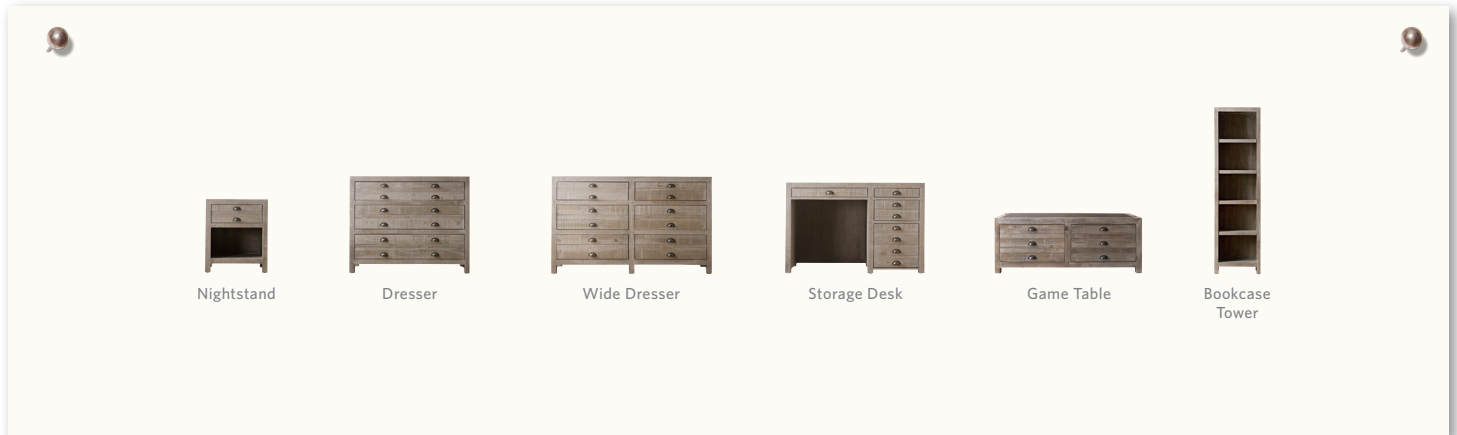

weller bedroom collection
aged grey

Ⓜ Unlimited Furniture Delivery Items denoted with this icon in our catalogs or online will be charged a low flat-rate handling fee based on delivery area. See a store associate or our website for details.

1-2 week delivery in most US metropolitan areas; for delivery to Canada, see website. Also see website for pricing and additional views.

features

A fixture in architectural firms and artists' studios, flat-file storage pieces like these are used to store plans, prints and maps in their wide, shallow drawers. We've reconfigured the design to resemble vintage flat files, but with full-sized drawers for plenty of storage.

- Aged grey finish
- Expertly crafted of kiln-dried wood
- Finish is distressed to impart a timeworn patina
- Cast-metal bin pulls have an antiqued finish for the look of age
- Given its handmade and hand-finished nature, variations in the wood or metal work are to be expected and celebrated
- English-dovetailed drawers with wood-on-wood glides
- Nightstand has 1 drawer and an open cubby

- Dresser features 3 drawers; Wide Dresser features 6
- Storage Desk has 4 drawers with metal glides; lower drawer can accommodate hanging letter or legal files
- Game Table is equipped with 2 deep storage drawers that open from either side, plus a chalkboard top with 2 recessed grooves to hold chalk
- Bookcase Tower has 4 adjustable shelves that accommodate our shelf storage

care

Wipe with a soft, dry cloth. Avoid direct sunlight and heat to protect the wood finish.

swatches

Wood swatches are available for purchase online and by calling 800.762.1751.