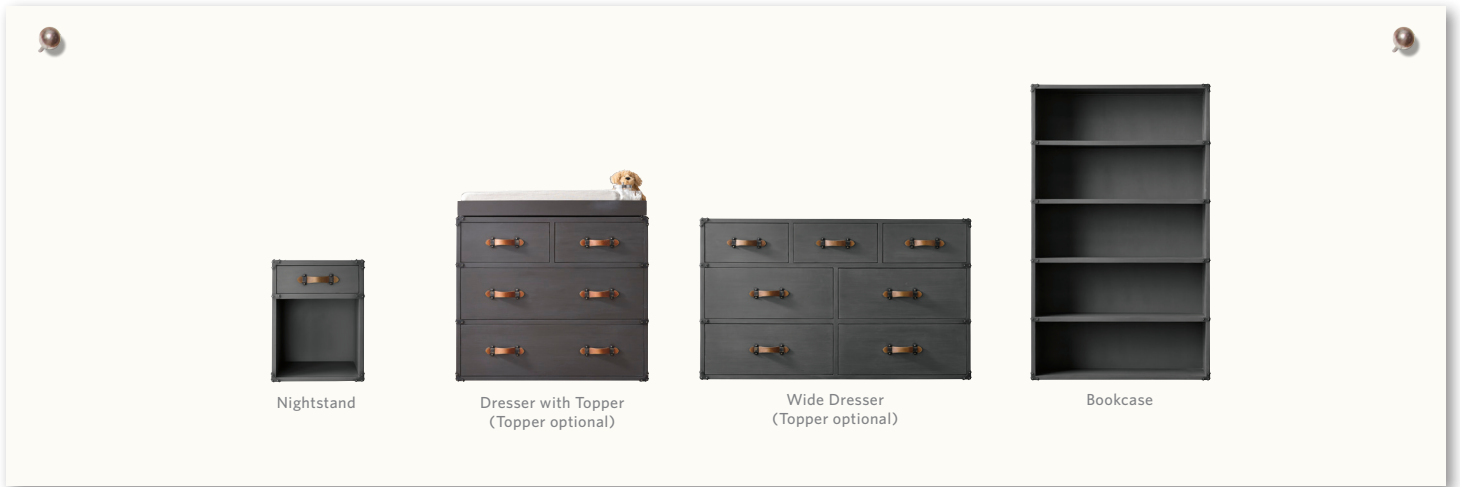

wilkes trunk collection
aged graphite

 Unlimited Furniture Delivery Items denoted with this icon in our catalogs or online will be charged a low flat-rate handling fee based on delivery area. See a store associate or our website for details.

1-2 week delivery in most US metropolitan areas; for delivery to Canada, see website. Also see website for pricing and additional views.

features

Metal-bound corner brackets give our Wilkes Trunk Collection the look and feel of classic wood storage trunks, while the distressed leather drawer pulls lend the rustic appeal of vintage agricultural crates.

- Antiqued graphite finish
- Handcrafted of kiln-dried hardwood with premium veneers
- Distressed painted finish is created using an intensive multistep process including visible brushstrokes and worn areas that impart the natural patina of an antique
- Bound with metal corner brackets
- Fitted with distressed leather pulls
- This item is handcrafted with meticulous care. Given its hand-finished nature and natural variations in the wood grain, each item is unique and no two will be exactly alike.

- Nightstand features 1 English-dovetailed drawer above open cubby space
- Dressers have wood-on-wood glides, dust panels and tip rails
- Dresser features 4 English-dovetailed drawers; Wide Dresser features 7
- Dressers double as changing stations with the addition of our Toppers (sold separately); Toppers include protective velvet on the bottom and secure with metal brackets
- Bookcase has 4 fixed shelves that accommodate our baskets and bins