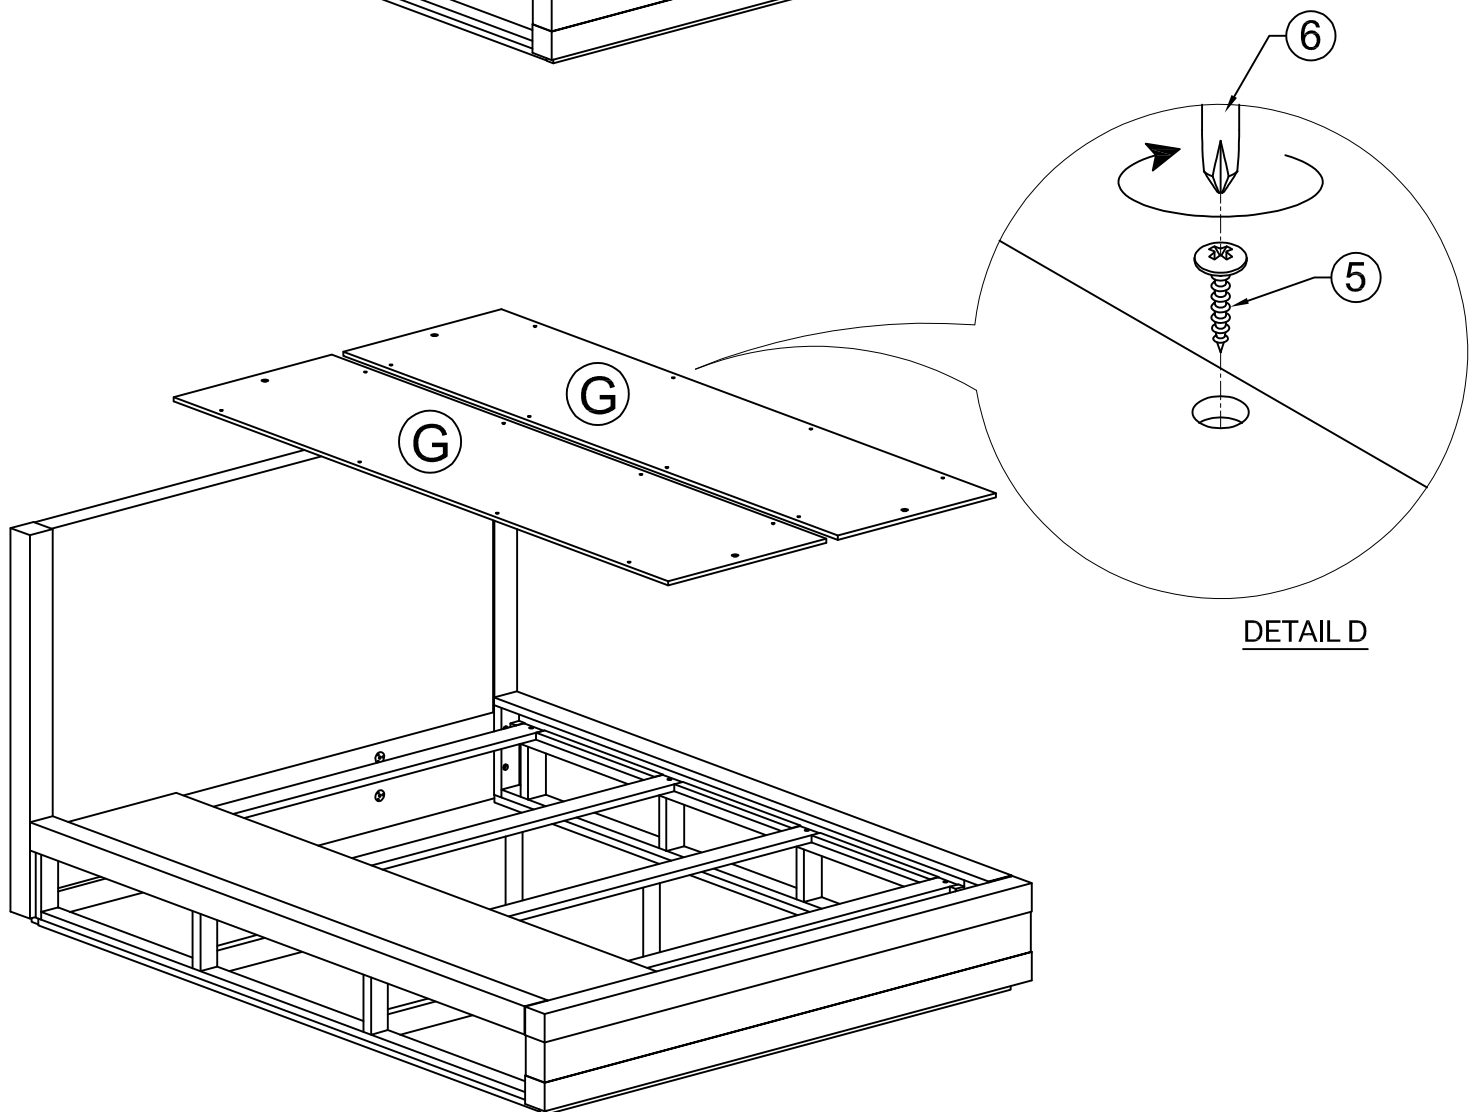

RHBABY&CHILD RHTEEN

KOLDEN STORAGE BED - QUEEN - ASSEMBLY INSTRUCTIONS