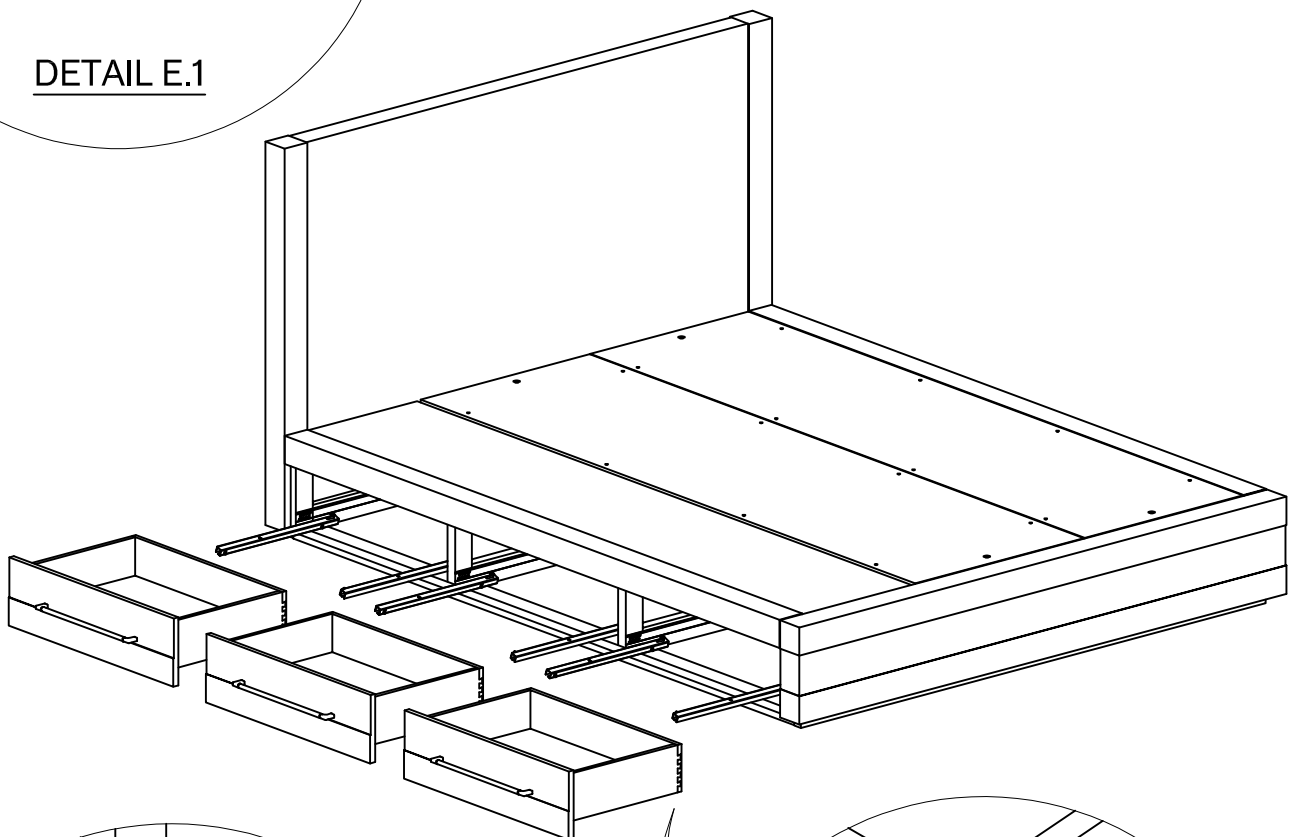

RHBABY&CHILD
RHTEEN

KOLDEN STORAGE BED - QUEEN - ASSEMBLY INSTRUCTIONS