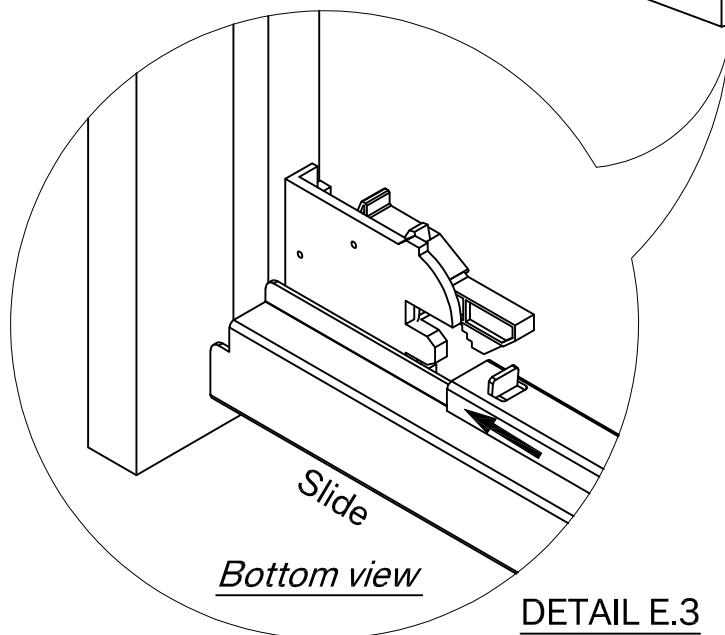

RHBABY&CHILD
RHTEEN

KOLDEN STORAGE BED - QUEEN - ASSEMBLY INSTRUCTIONS