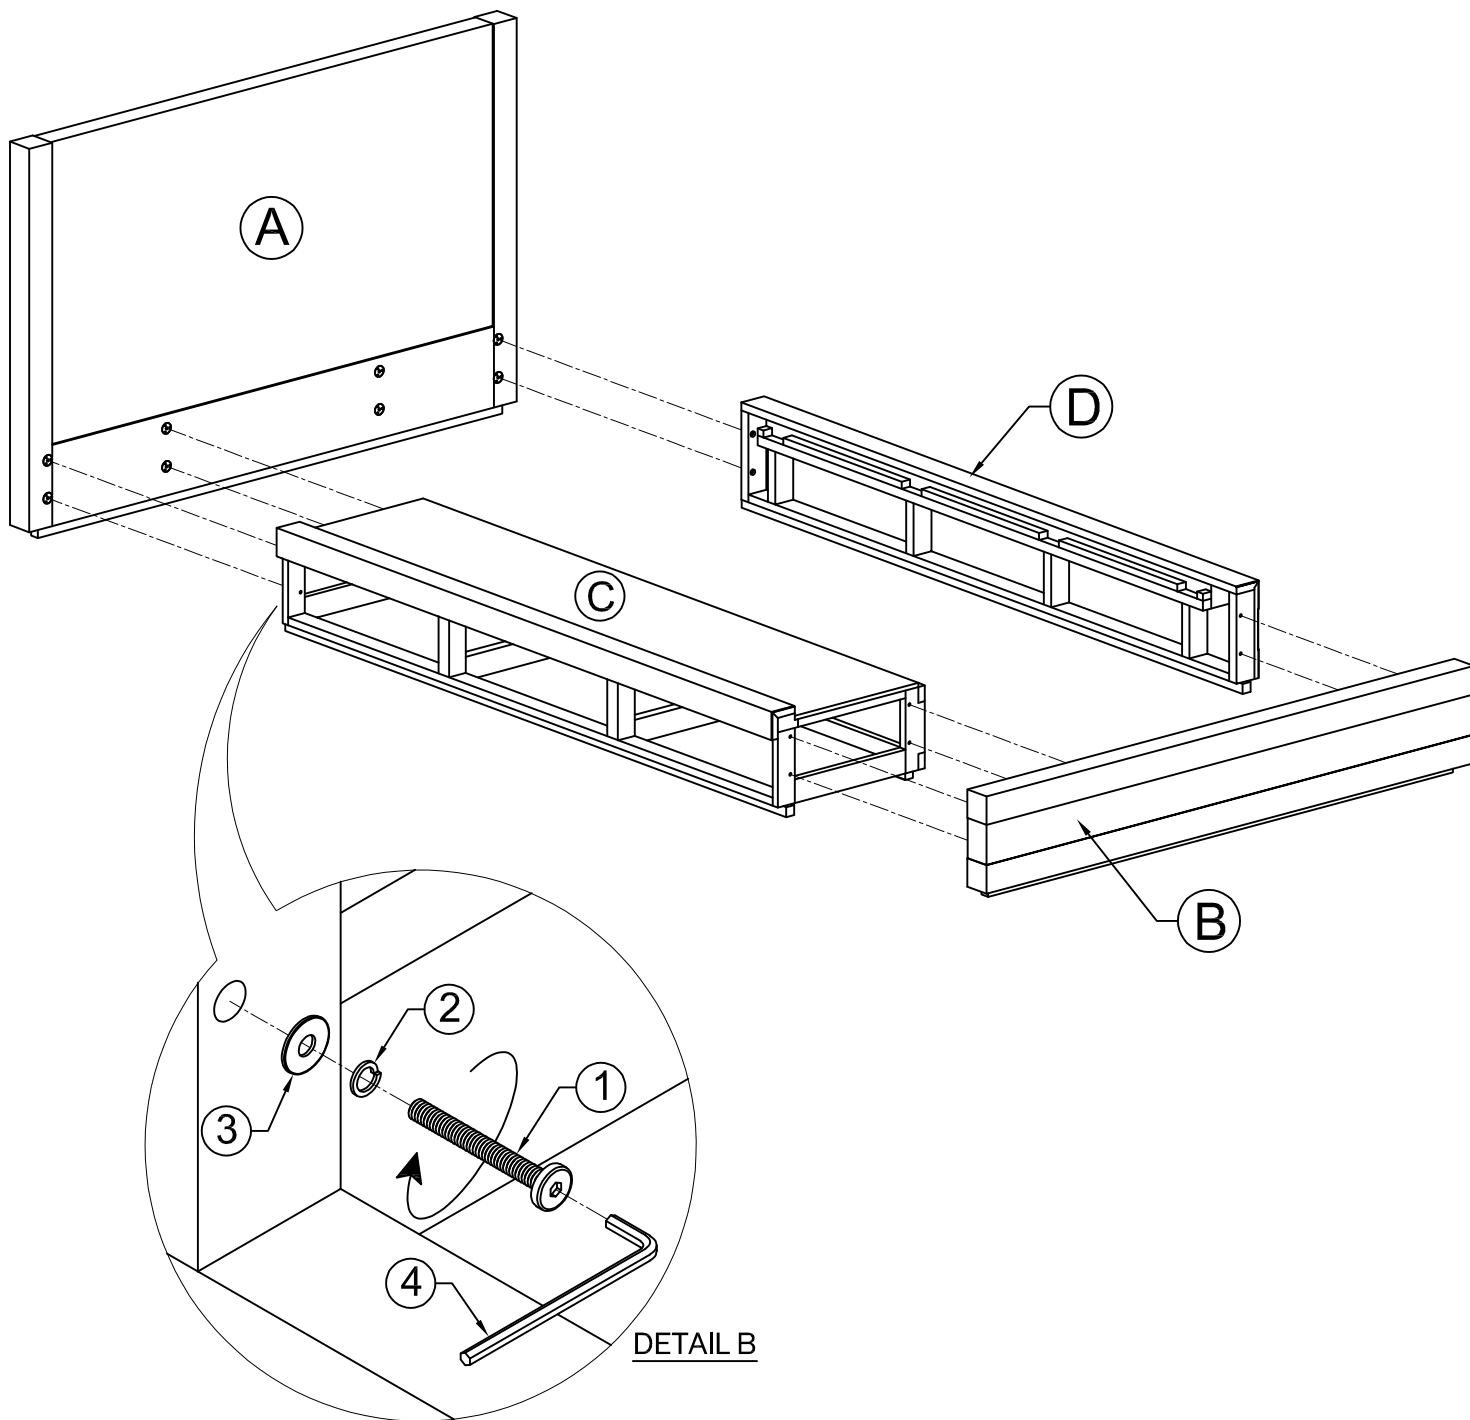

RHBABY&CHILD
RHTEEN

KOLDEN STORAGE BED - QUEEN - ASSEMBLY INSTRUCTIONS