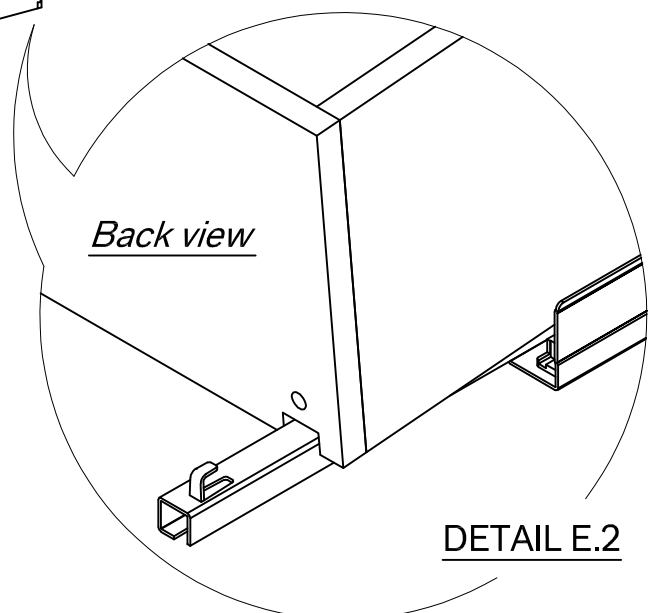

RHBABY&CHILD
RHTEEN

KOLDEN STORAGE BED - QUEEN - ASSEMBLY INSTRUCTIONS