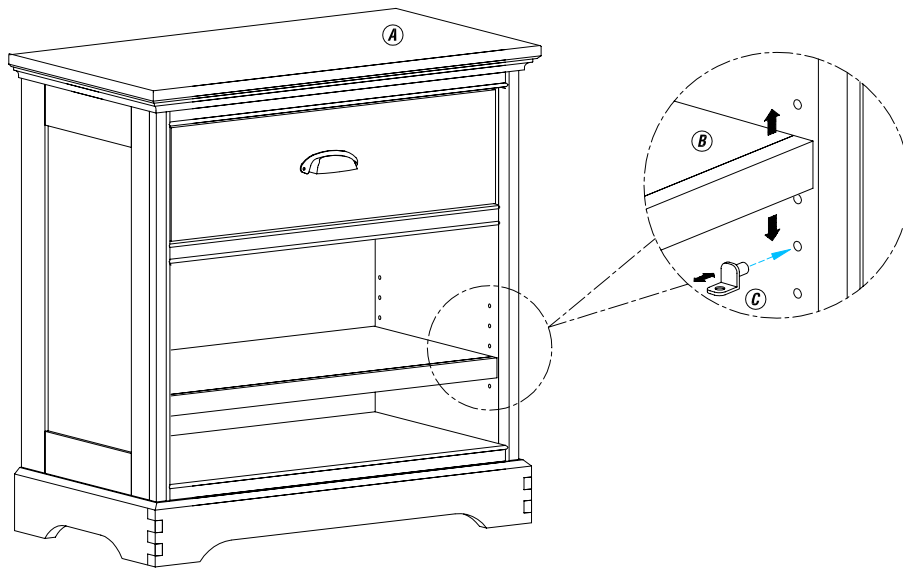

MARLOWE NIGHTSTAND

WARNING: ADULT ASSEMBLY ONLY OWING TO THE PRESENCE OF SMALL PARTS, SHARP POINTS AND EDGES

Customer Service- If you are missing parts or have any questions about this product, please contact us at : 1-800-762-1751

PART LIST

- A [1] NIGHTSTAND
- B [1] ADJUSTABLE SHELF
- C [4] SHELF PINS

ASSEMBLY INSTRUCTION

Insert the shelf pins (C) into the holes in the Bookcase (A). Then put the adjustable shelves (B) onto the shelf pins as shown below.