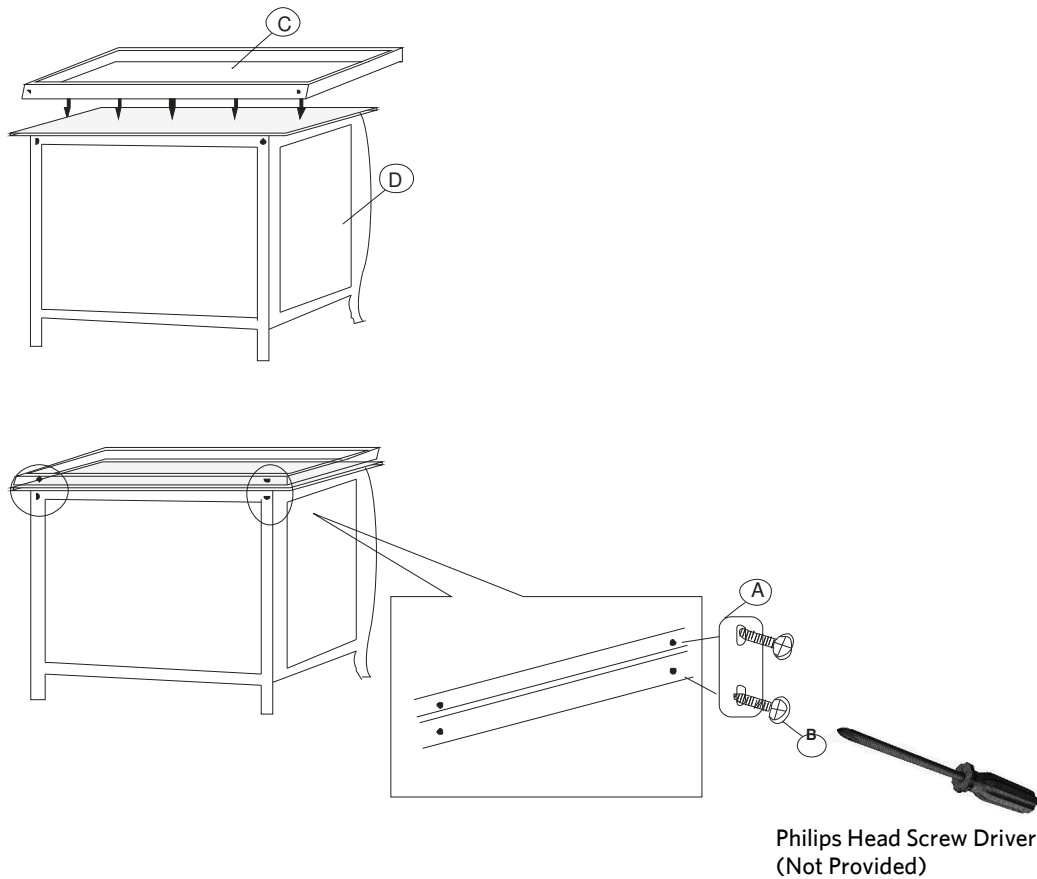

Use the parts on the hardware list to identify and separate each of the pieces included prior to starting assembly.

Note: Do not fully tighten the screws until all parts are in place. Failure to follow these instructions may cause the screws to misalign during assembly.

If using power tools to aid in assembly please use caution. Power tools can damage hardware or split wood

HARDWARE INCLUDED:

A [2] Mending Plates 

B [4] Phillips Head Screws 

AMIRA INLAY DRESSER TOPPER

ASSEMBLY INSTRUCTIONS:

To connect Amira Dresser Topper (C) to Amira dresser (D), place (2) Metal Brackets (A) over the pre-drilled holes on back of topper and secure to dresser with [4] Phillips Screws (B)

CARE INSTRUCTIONS: