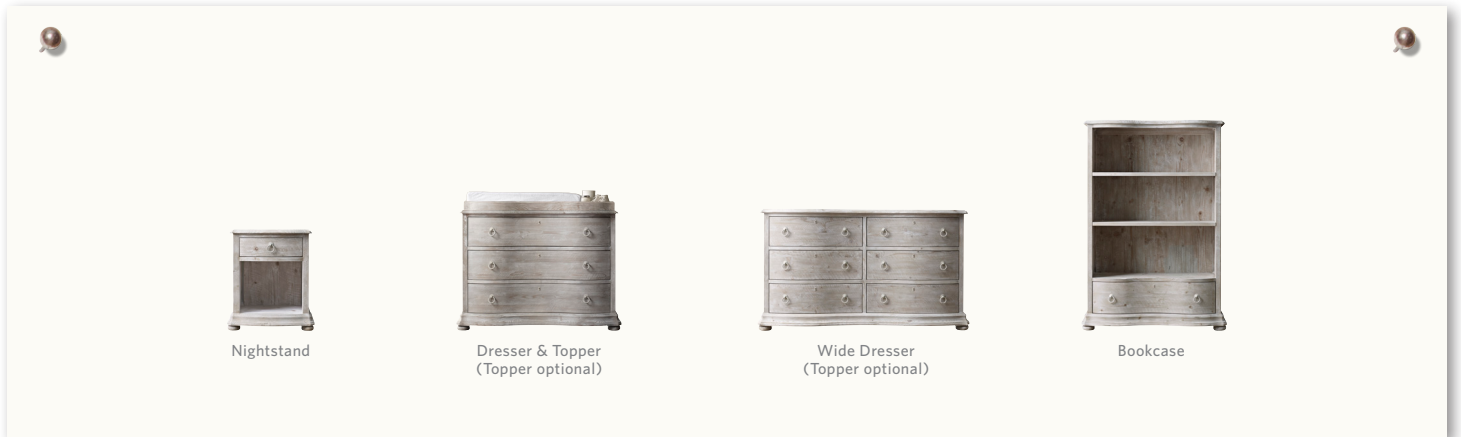

ariane collection  
weathered white

 **Unlimited Furniture Delivery** Items denoted with this icon in our catalogs or online will be charged a low flat-rate handling fee based on delivery area. See a store associate or our website for details.

1-2 week delivery in most US metropolitan areas; for delivery to Canada, see website. Also see website for pricing and additional views.

**features**

An elegant serpentine silhouette, oversized apron and petite bun feet define our Ariane Collection. Its purposefully minimalist finish serves to fix attention upon the Baroque-inspired design, while also emphasizing the inherent beauty of natural materials.

- Weathered white finish
- Handcrafted of kiln-dried spruce with fine veneers
- Finished by hand using an intense, multistep process that achieves the authentic texture of time with gently worn edges
- Fitted with cast-metal ring pulls in a distressed white finish
- Nightstand has 1 open cubby and 1 English-dovetailed drawer with wood-on-wood glides
- Dressers feature faux keyholes, dust panels, wood-on-wood glides and tip rails

- Dresser has 3 English-dovetailed drawers; Wide Dresser has 6
- Dressers double as changing stations with the addition of our Toppers (sold separately)
- Toppers include protective velvet bottoms and secure with metal brackets
- Bookcase features 1 English-dovetailed drawer with wood-on-wood glides and 2 adjustable shelves that accommodate our baskets and bins