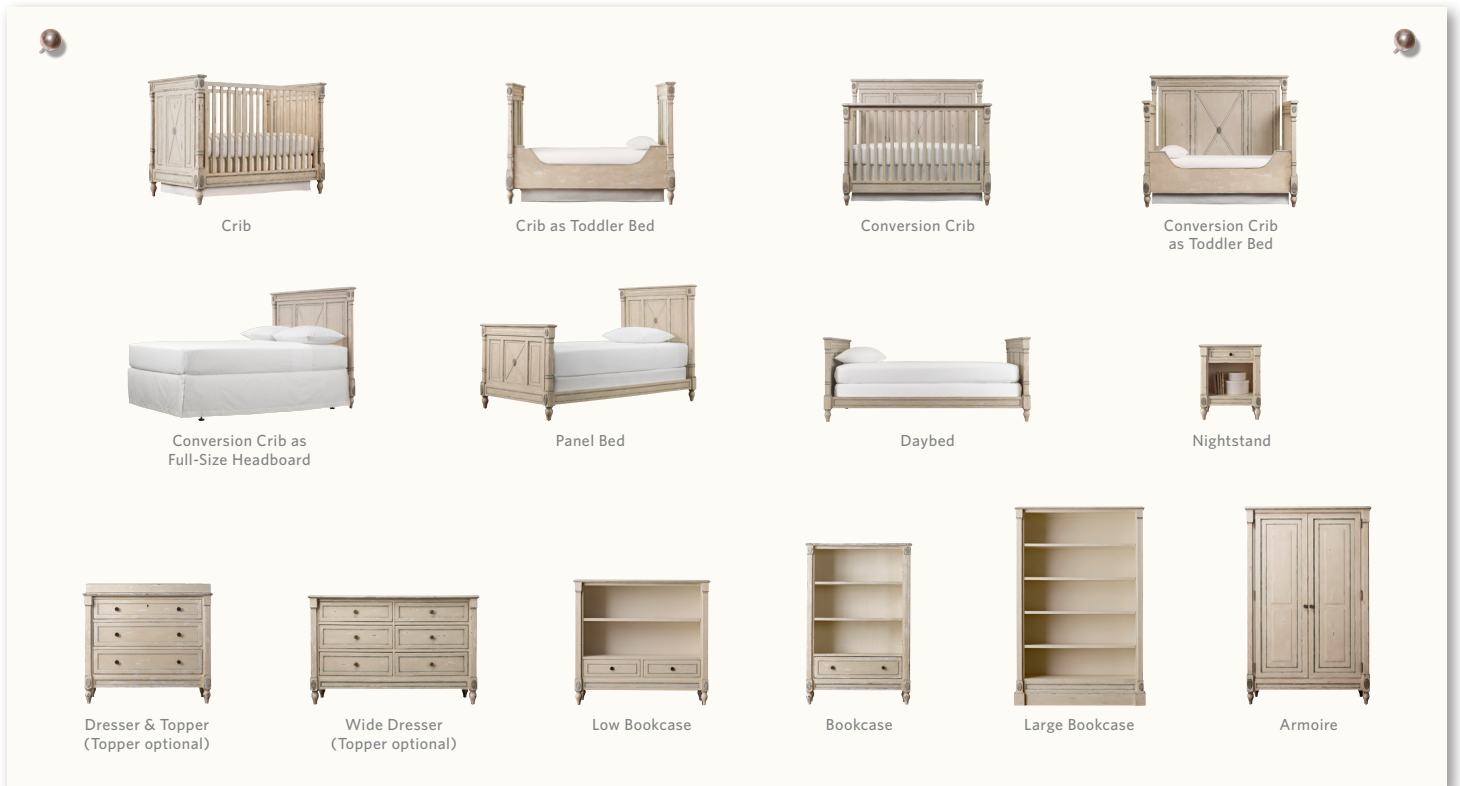

jourdan collection
vintage buttercream

Unlimited Furniture Delivery Items denoted with this icon in our catalogs or online will be charged a low flat-rate handling fee based on delivery area. See a store associate or our website for details.

1-2 week delivery in most US metropolitan areas; for delivery to Canada, see website. Also see website for pricing and additional views.

features

Inspired by an antique Directoire-style daybed, this collection was created using all the design details of the original. Jourdan's stylized ornamentation and geometric motifs are hallmarks of French Directoire style – a return to classical forms of order and symmetry that lend a feeling of simplicity and strength.

- Vintage buttercream finish is achieved with a multistep process, has hints of blue-grey accents and is heavily distressed with worn paint and rubbed edges that evoke the look of age
- Handcrafted with meticulous care. Given its hand-finished nature and natural variations in the wood grain, each item is unique and no two will be exactly alike
- Handcrafted of kiln-dried hardwood with fine veneers using mortise-and-tenon joinery
- Corner posts are adorned with concentric oval carvings and finished with tulip bun feet
- Nylon glides on feet
- English-dovetailed drawers, wood-on-wood glides and dust panels
- Nightstand, Dresser and Bookcase hardware finished in aged brass
- Nightstand has an open shelf and 1 drawer
- Dresser features 3 drawers; Wide Dresser has 6
- Dresser and Wide Dresser double as changing tables with the addition of our Toppers (sold separately)
- Low Bookcase features 2 drawers and 1 adjustable shelf that accommodates our baskets and bins
- Bookcase features 1 drawer and 2 adjustable shelves that accommodate our baskets and bins
- Large Bookcase features 4 adjustable shelves that accommodate our baskets and bins
- Armoire functions as a wardrobe with removable clothing rod and 2 adjustable shelves; back has a cord cutout for optional use as media center