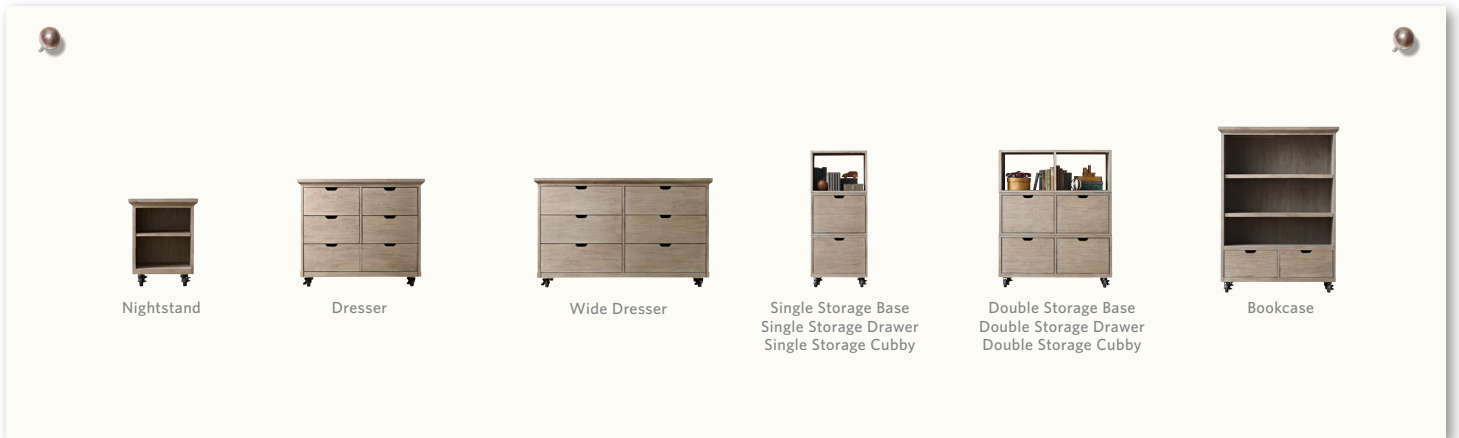

tribeca collection
sandwashed grey

Ⓜ Unlimited Furniture Delivery Items denoted with this icon in our catalogs or online will be charged a low flat-rate handling fee based on delivery area. See a store associate or our website for details.

1-2 week delivery in most US metropolitan areas; for delivery to Canada, see website. Also see website for pricing and additional views.

features

Hardworking to its core, our expertly crafted collection exhibits a modernist sensibility that forgoes ornamentation in favor of industrial-style functionality. It also offers modular flexibility, with pieces that stack together to create the perfect storage scenario for any space. Oversized locking casters ensure ease of movement, while tough metal brackets and a tip-resistant kit keep vertical arrangements standing tall.

- Sandwashed grey finish
- Handcrafted of kiln-dried hardwood with fine veneers
- Finished by hand using an intense multistep process that achieves the authentic texture of time with gently worn edges
- This item is handcrafted with meticulous care. Given its hand-finished nature and natural variations in the wood grain, each item is unique and no two will be exactly alike
- Drawers are equipped with notched cutouts in lieu of pulls

- Nightstand has 1 adjustable shelf
- Dressers and Bookcase feature dust panels, wood-on-wood glides and tip rails
- Dressers feature 6 English-dovetailed drawers
- Bookcase has 2 adjustable shelves and 2 English-dovetailed drawers
- Storage Bases, Drawers or Cubbies attach to each other with sturdy metal brackets, a total of 3 maximum
- Storage Bases are outfitted with oversized locking casters; use alone or attach to other components
- Open Cubbies are sized for use with our storage baskets and bins (sold separately)

care

Wipe with a soft, dry cloth. Avoid direct sunlight and heat to protect the wood finish.

swatches

Wood swatches are available for purchase online and by calling 800.762.1751.