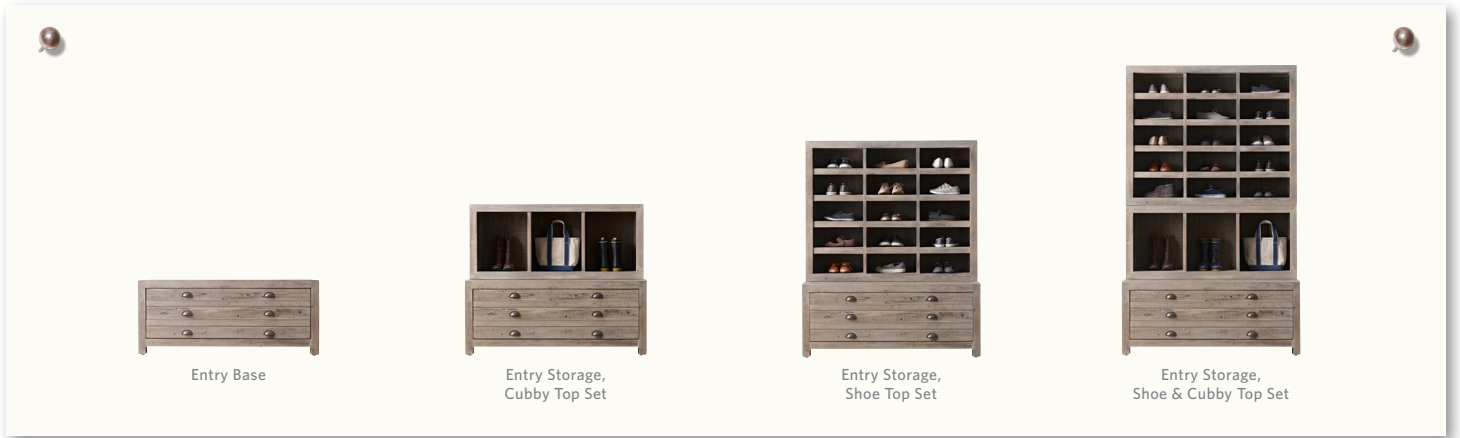

weller modular entry collection  
aged grey

 Unlimited Furniture Delivery Items denoted with this icon in our catalogs or online will be charged a low flat-rate handling fee based on delivery area. See a store associate or our website for details.

1-2 week delivery in most US metropolitan areas; for delivery to Canada, see website. Also see website for pricing and additional views.

**features**

A fixture in architectural firms and artists' studios, pieces like these are used to store plans, prints and maps in their wide, shallow drawers. We've reconfigured the design for use in the home, with modular flexibility that lets you stack components together for an entry solution. Tough metal brackets and a tip-restraint kit keep vertical arrangements standing tall.

- Aged grey finish
- Expertly crafted of kiln-dried wood
- Finish is distressed to impart a timeworn patina
- Cast-metal bin pulls have an antiqued finish for the look of age
- Given the handmade and hand-finished nature of the wood and metal work, variations are to be expected and celebrated

- English-dovetailed drawers with wood-on-wood glides
- Small cubby ideal for shoes; large cubby ideal for boots, bags or other larger items
- Base features 1 large drawer designed to look like 3 flat-file drawers